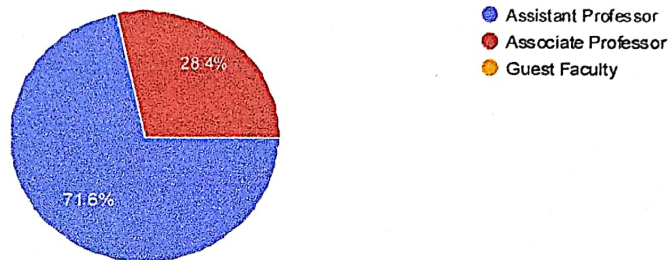

System generated Feedback analysis report on curricular aspects for 2020-21

6/16/22, 1:30 PM

C1 1.4.1 - Google Forms

B. Designation

Copy

67 responses

1. The Committee/BOS is taking care to ensure the relevance of the course offering and updating time to time.

Copy

67 responses

2. Aims, Objectives and outcome of the course and syllabus are well defined and clear to students and faculty members.

Copy

67 responses

PRINCIPAL
 Govt. First Grade College
 Yelahanka, Bengaluru - 560 064