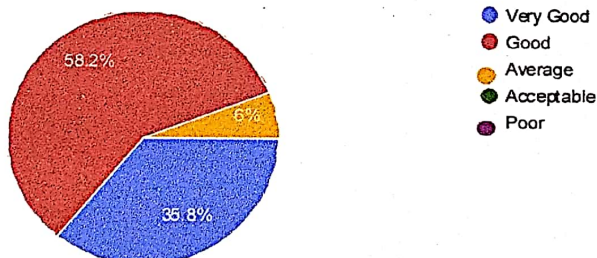

System generated Feedback analysis report on curricular aspects for 2020-21

6/16/22, 1:30 PM

C1 1.4.1 - Google Forms

B. Designation

Copy

67 responses

1. The Committee/BOS is taking care to ensure the relevance of the course offering and updating time to time.

Copy

67 responses

2. Aims, Objectives and outcome of the course and syllabus are well defined and clear to students and faculty members.

Copy

67 responses

PRINCIPAL
 Govt. First Grade College
 Yelahanka, Bengaluru - 560 064