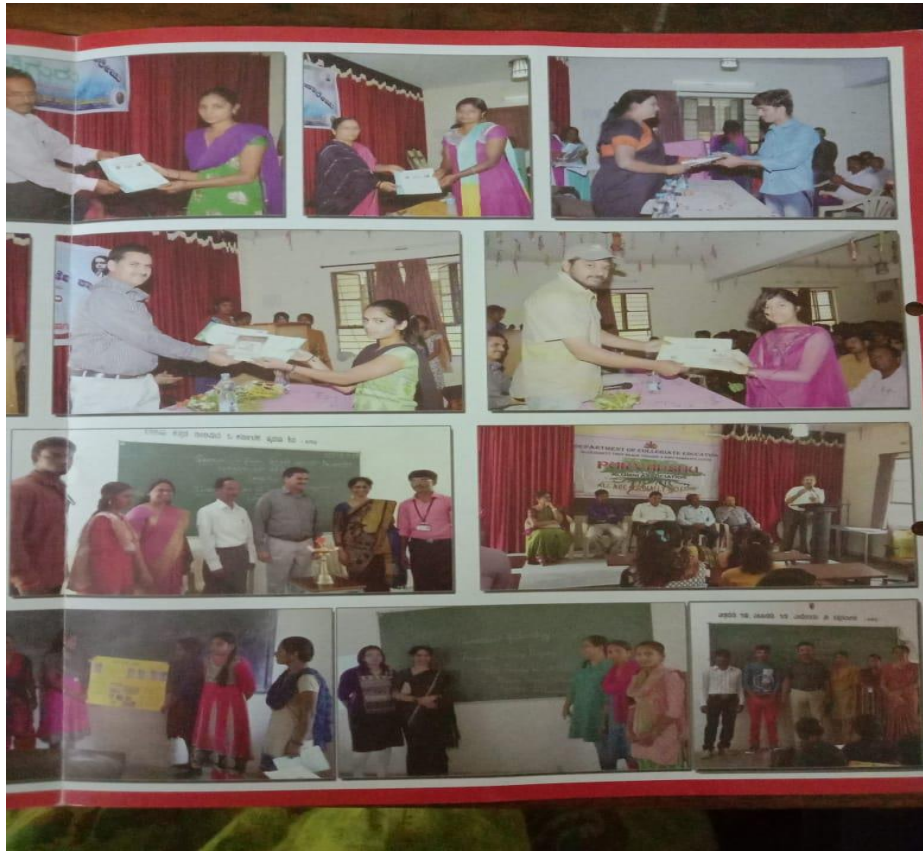

Students secured Highest Marks

Topper from Sociology Department
M Sowmyashree (2014-15 Batch)

Topper from Arts Stream
Vinayak M Hosamani (2014-15 Batch)

THE THREE TOPPERS OF THE DEPARTMENT

2012 Batch				2013 Batch	
71.82%	74.34%	67%	63%	69.68%	69.22%
Kavitha P presently pursuing MA in Economics	Girish M completed B.Ed degree	Shivappa K.C presently pursuing MA in Sociology	Harshith K N special student pursuing M.B.A	Anjali P presently pursuing B.Ed Degree	Shilpa S presently pursuing MA in Economics
2014 Batch (Up to V Semesters the top scorers)			2015 Batch (Up to III Semesters the top scorers)		
80.21%	76.11%	75.74%	85.83%	80.54%	76.88%
M. Sowmyashree	Sahana K	Kavya N	Harish K.N	Praveen K	Divya D.M
2016 Batch (I Semester)					
75.75%	73%	68.65%	68.65%		
Joshna	Naveen Kumar N	Divya A R	Gayathri R