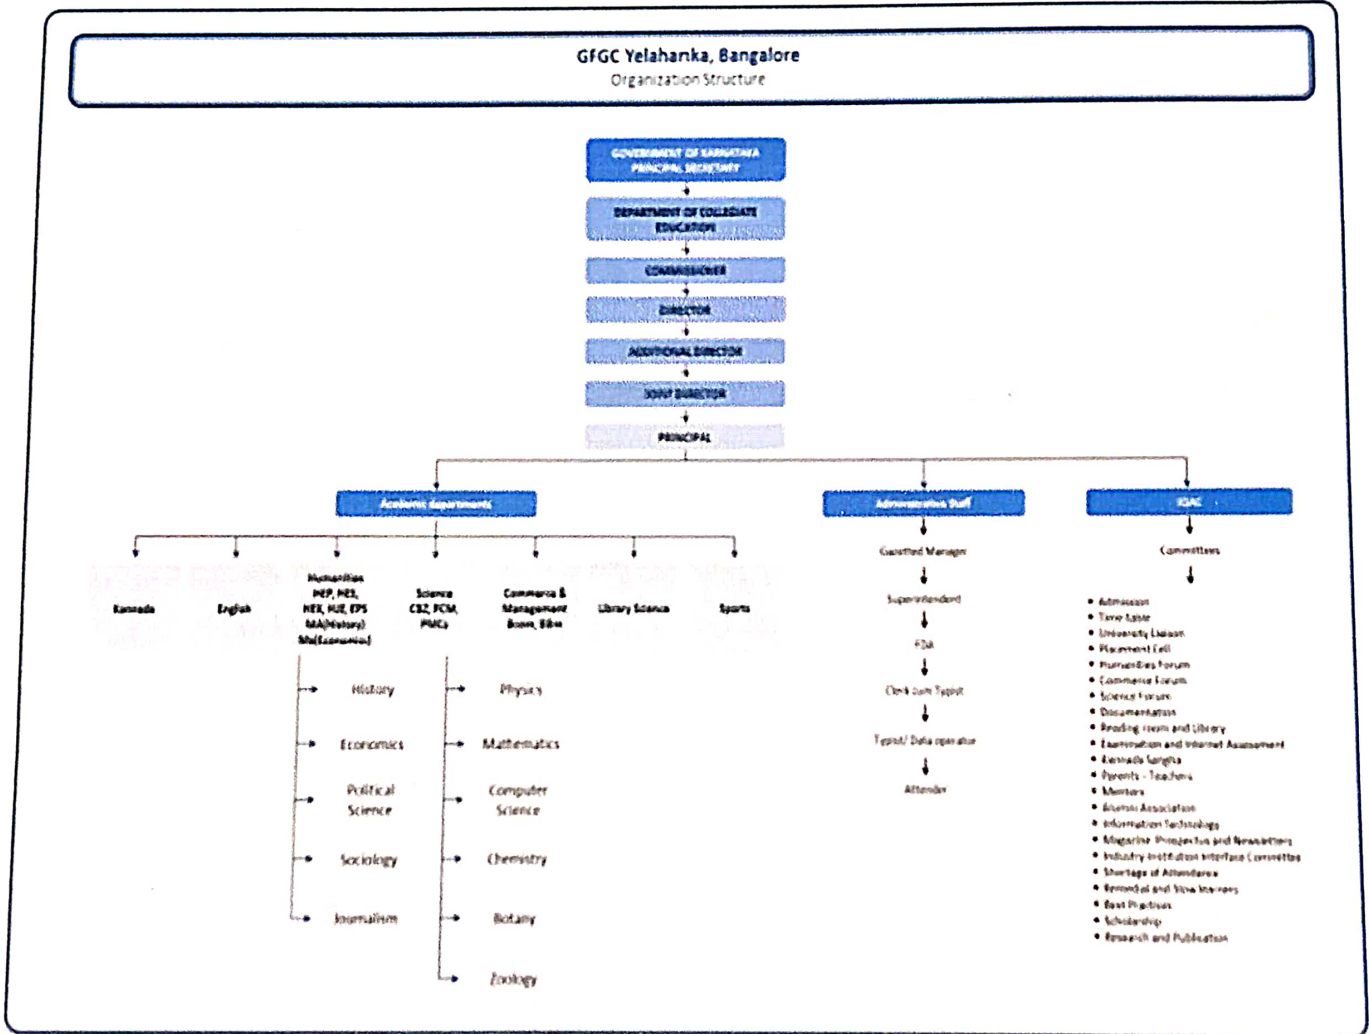

GOVERNMENT FIRST GRADE COLLEGE YELAHANKA, BANGALORE – 560064

(Affiliated to Bengaluru City University)

Govt. Middle School Annexe, Near NES Office,

UGC -2(f) , NAAC – B (Grade) , AISHE: C- 21239

Contact No. +91 80 2856 5188 (O)

E-mail: gfgcyb@gmail.com.

Website: <http://gfgc.kar.nic.in/yelahanka>

ORGANISATION STRUCTURE

PRINCIPAL
Govt. First Grade College
Yelahanka, Bengaluru - 560 064