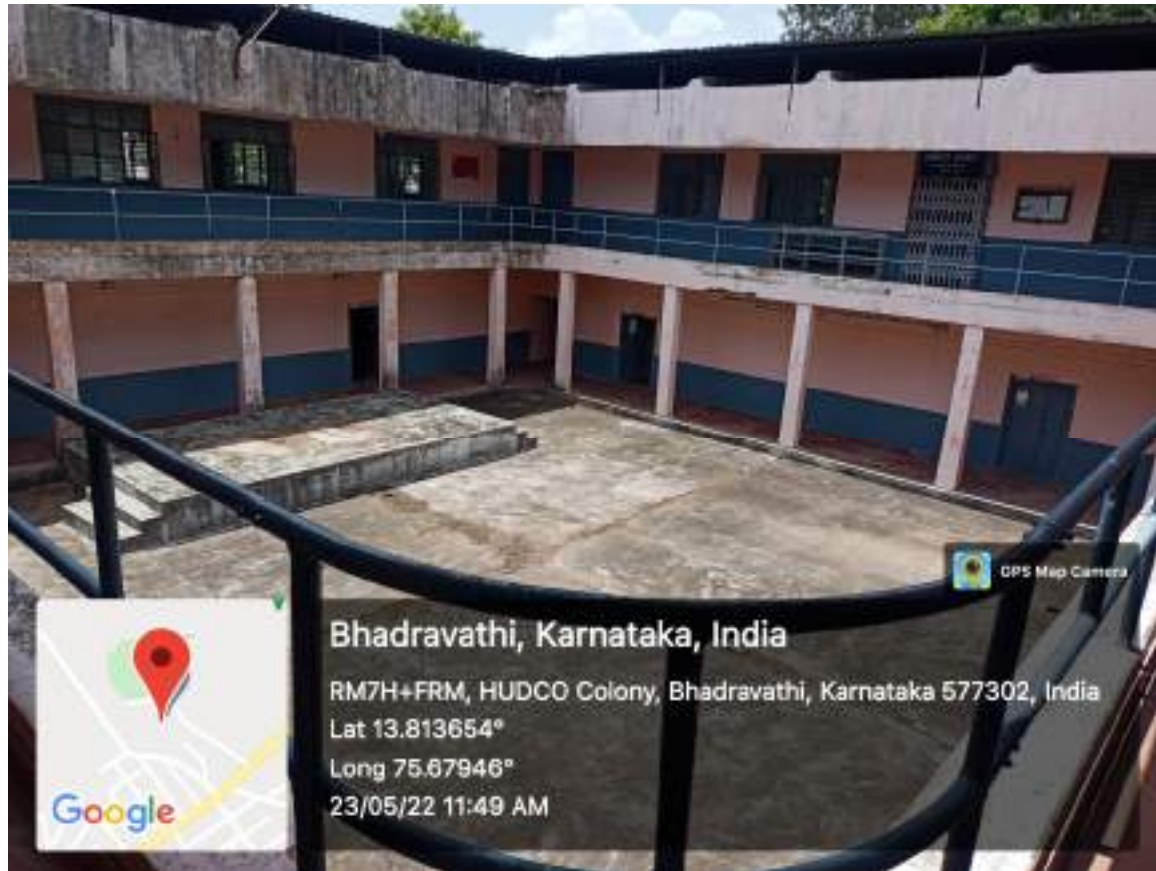

Facilities for alternative sources of energy and Conservation

Naturally lit and ventilated Quadrangle leading to less use of light

[Signature]
Co-ordinator
IQAC & NAAC
Sir. M. V. Govt. Science College
Bommenakatte, Bhadravathi- 577 302.

[Signature]
Principal
Sir M.V. Government Science College
Bommenakatte, Bhadravathi-577 302.