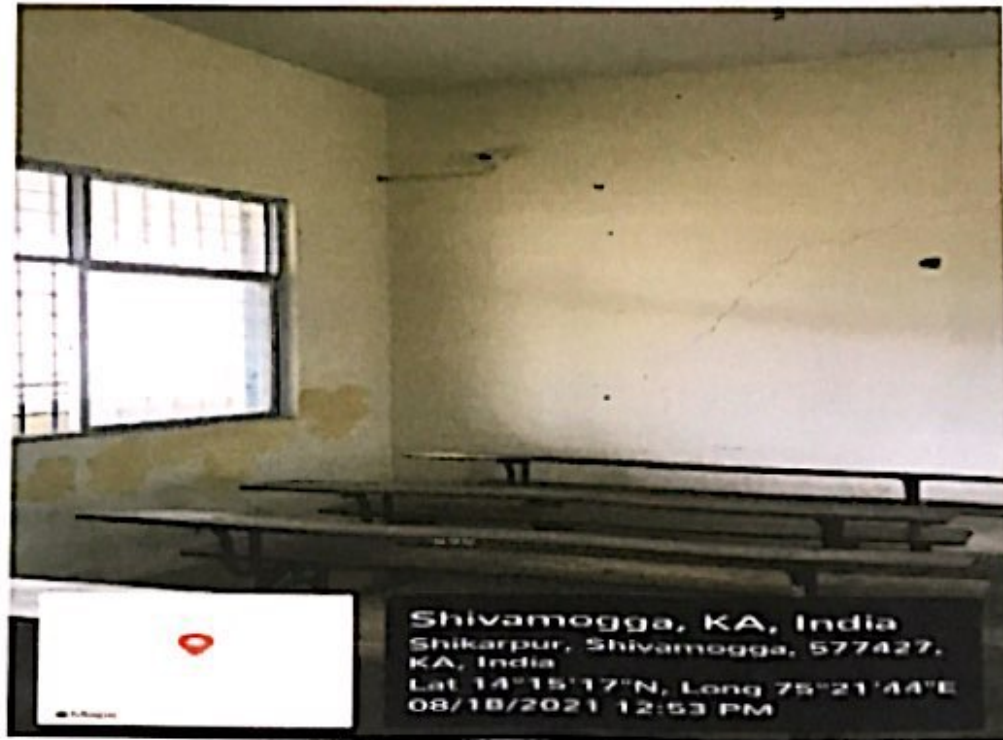

GOVERNMENT OF KARNATAKA

DEPARTMENT OF COLLEGIATE AND TECHNICAL
EDUCATION

**GOVERNMENT FIRST GRADE
COLLEGE, SHIKARIPURA**

SPECIFIC FACILITIES PROVIDED FOR
WOMEN

LIST OF SPECIFIC FACILITIES PROVIDED FOR WOMEN

- Safety and security through CC TV Surveillance camera
- Separate ladies staff room
- Gils Restroom
- Counseling facilities

Cc tv surveillance camera in the staff room and office

CC TV SURVEILLANCE CAMERA IN THE CORRIDOR AND CLASS ROOM