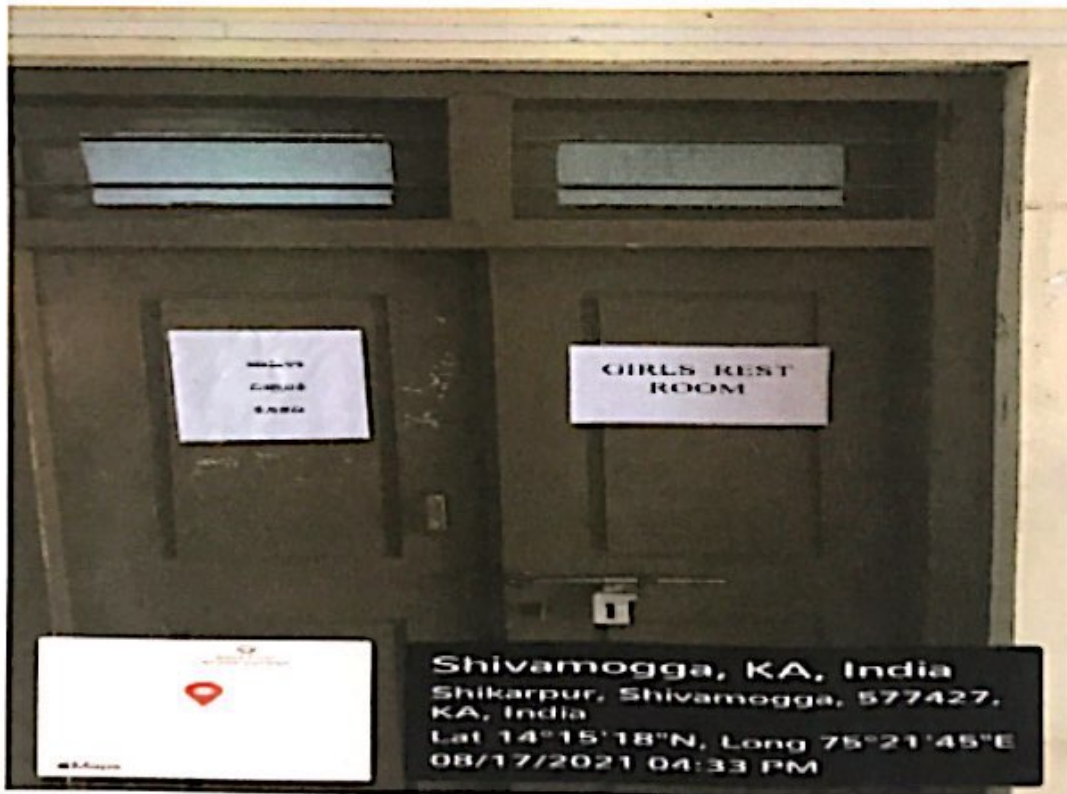

GIRLS REST ROOM