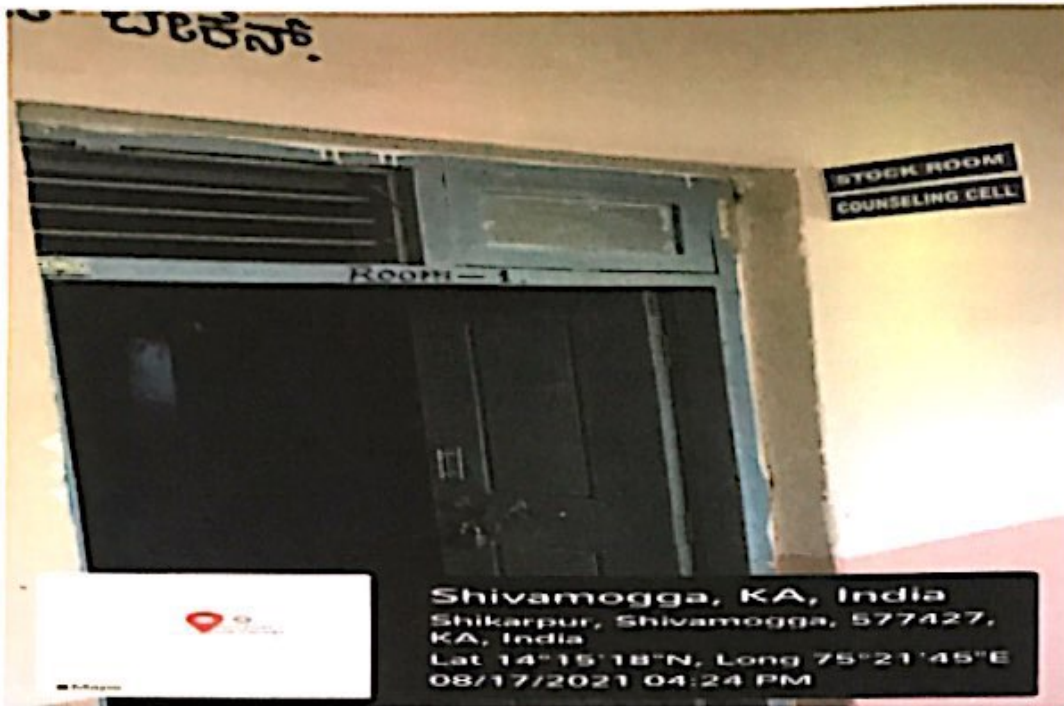

GOVERNMENT OF KARNATAKA

DEPARTMENT OF COLLEGIATE AND TECHNICAL
EDUCATION

**GOVERNMENT FIRST GRADE
COLLEGE, SHIKARIPURA**

SPECIFIC FACILITIES PROVIDED FOR
WOMEN

LIST OF SPECIFIC FACILITIES PROVIDED FOR WOMEN

- Safety and security through CC TV Surveillance camera
- Separate ladies staff room
- Gils Restroom
- Counseling facilities

Cc tv surveillance camera in the staff room and office

CC TV SURVEILLANCE CAMERA IN THE CORRIDOR AND CLASS ROOM