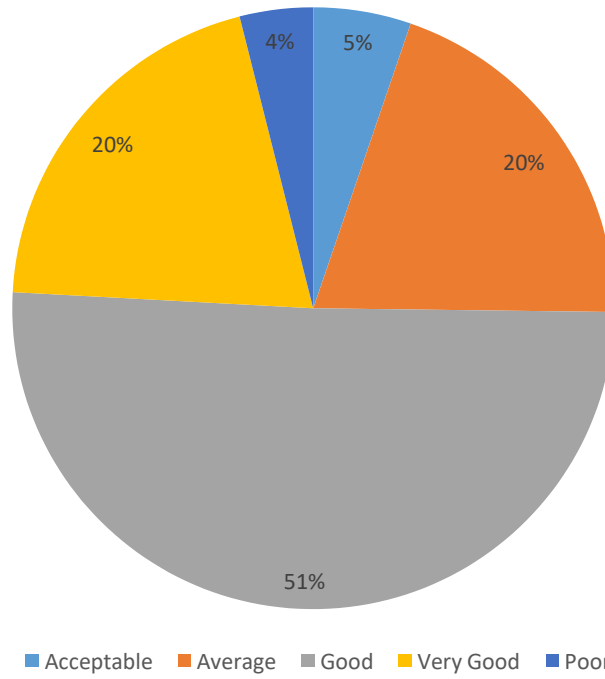

3. Availability of reference books

	3. Availability of reference books
Acceptable	20
Average	76
Good	193
Very Good	77
Poor	15