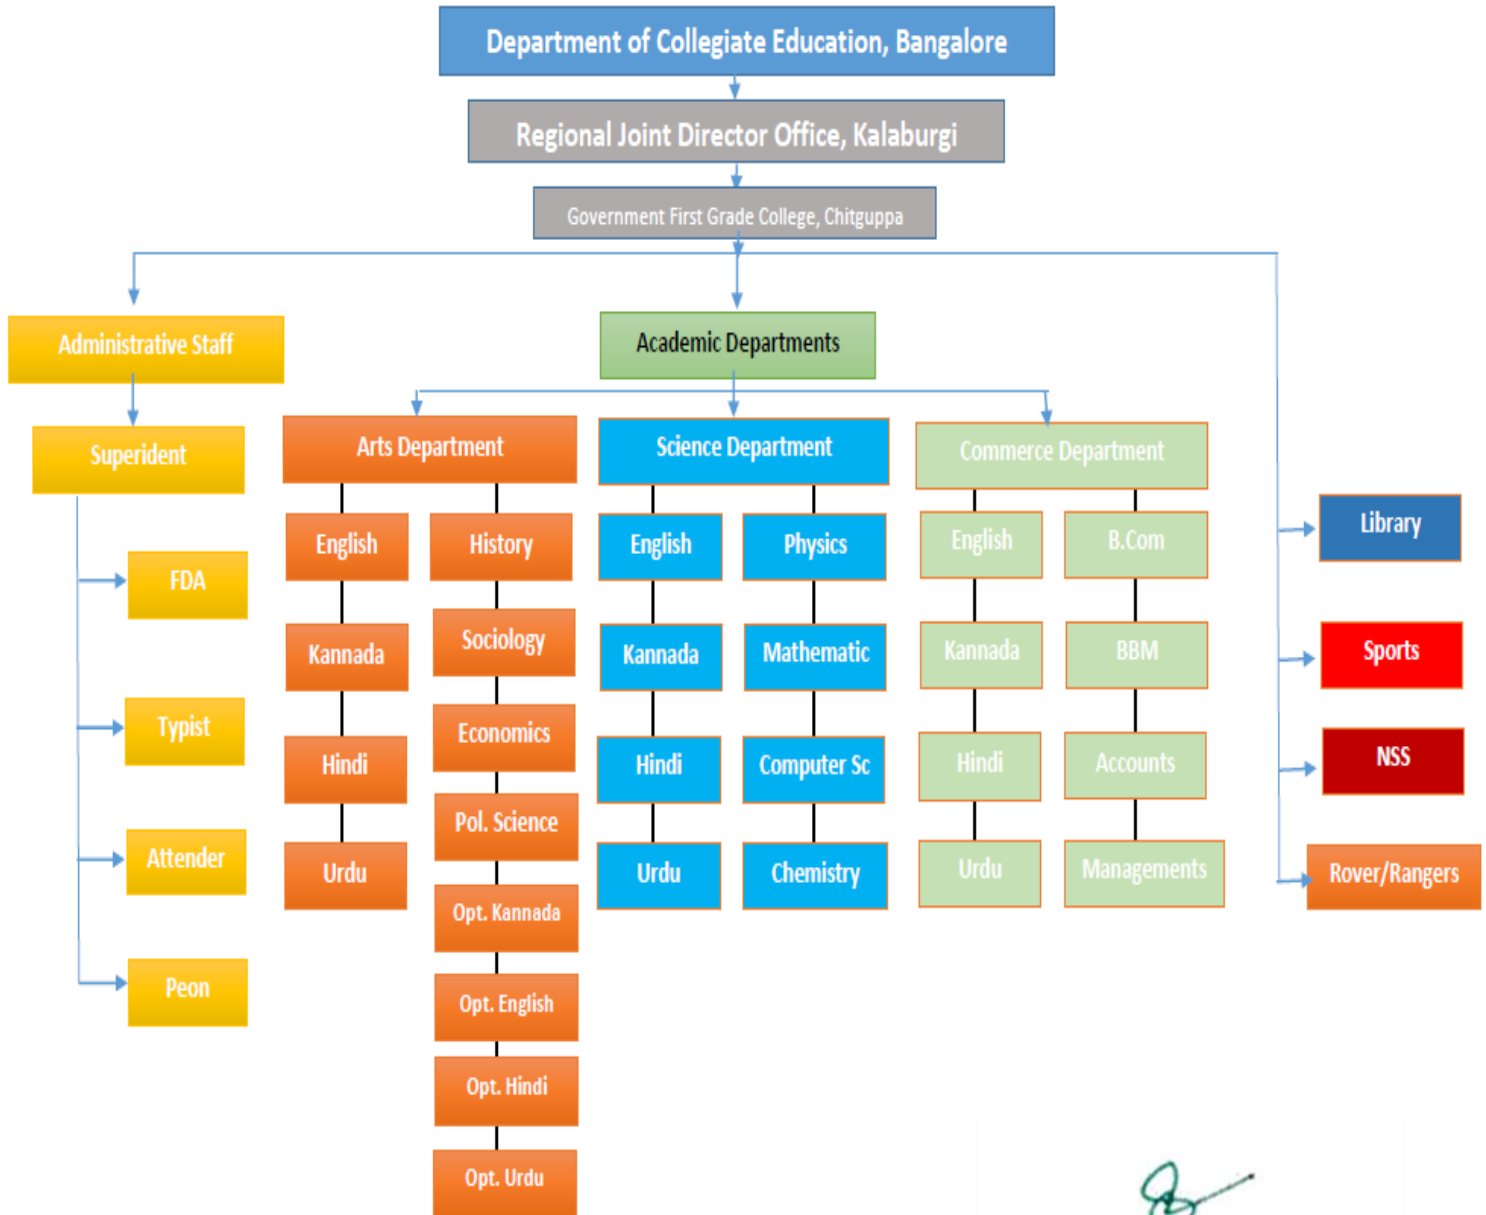

PRINCIPAL
Govt. First Grade College
CHITAGUPPA