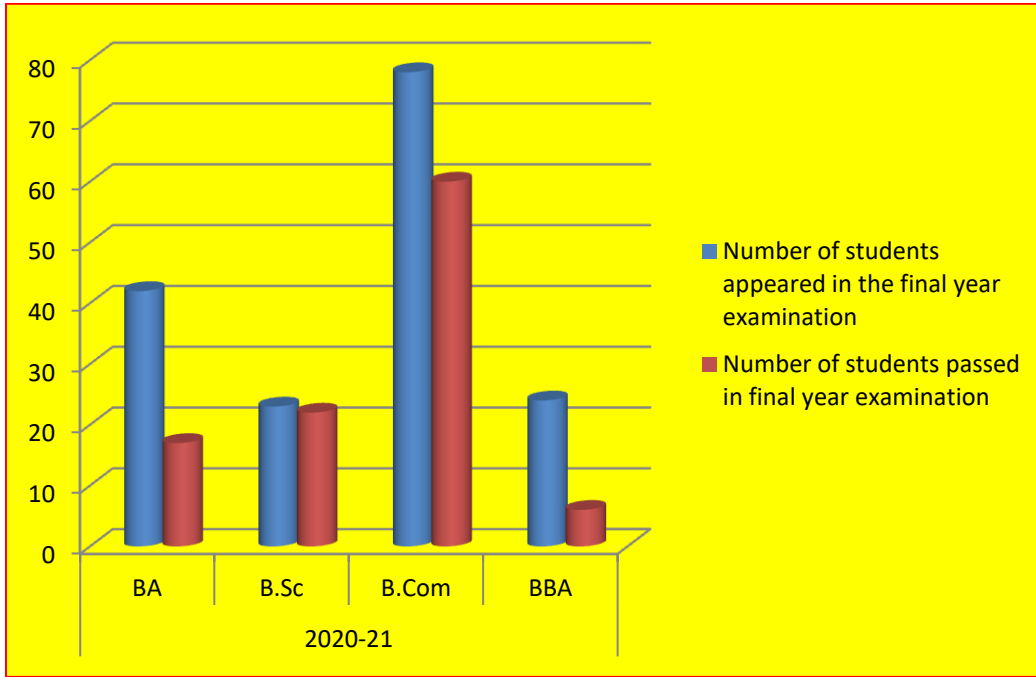

2017-18

Year	Program Name	Number of students appeared in the final year examination	Number of students passed in final year examination
2017-18	BA	51	44
	B.Sc	7	7
	B.Com	53	48
	BBA	8	6

ಪ್ರಾಂಶುಪಾಲರು
ಸರ್ಕಾರಿ ಪ್ರಥಮ ದರ್ಜೆ ಕಾಲೇಜು
ಐನ್ವೂರು-571 101