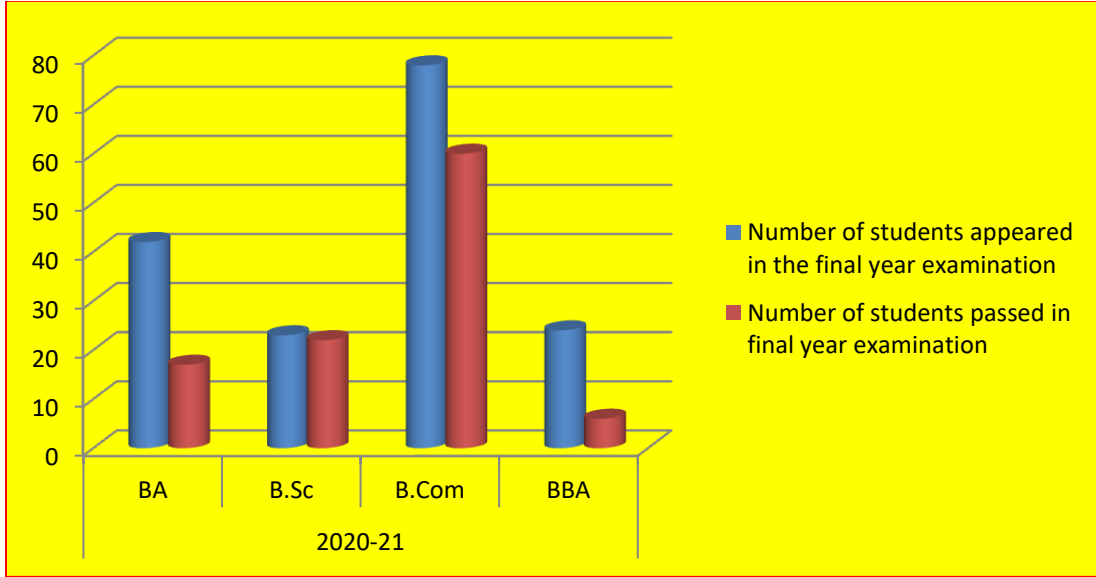

2018-19

Year	Program Name	Number of students appeared in the final year examination	Number of students passed in final year examination
2018-19	BA	57	46
	B.Sc	24	23
	B.Com	61	55
	BBA	16	13

ಪ್ರಾಂಶುಪಾಲರು
ಸರ್ಕಾರಿ ಪ್ರಥಮ ದರ್ಜೆ ಕಾಲೇಜು
ಐನ್ವೂರು-571 101