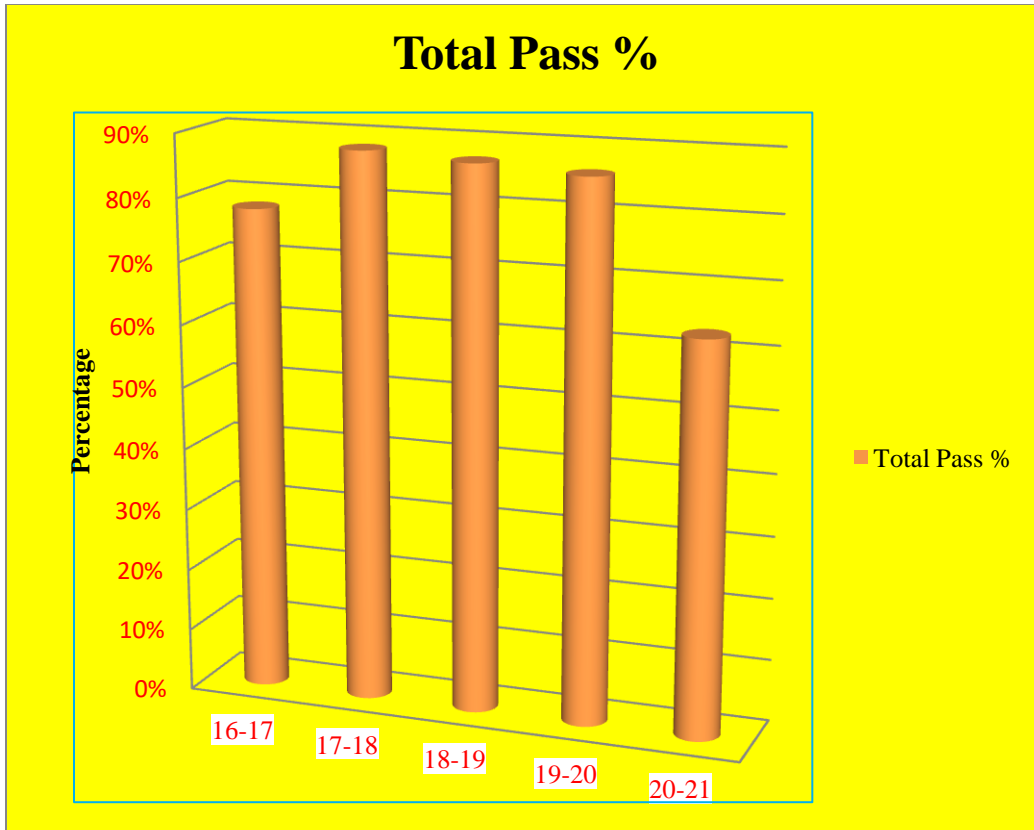

Average pass percentage of Students during last five years

| Year | Total Pass % |
|-------|--------------|
| 16-17 | 78% |
| 17-18 | 88% |
| 18-19 | 87% |
| 19-20 | 86% |
| 20-21 | 63% |

ಪ್ರಾಂಶುಪಾಲರು
ನೌಕರರಿ ಜ್ಞಾನಮ ದರ್ಜೆ ಕಾಲೇಜು
ಬನ್ನೂರು-571 101