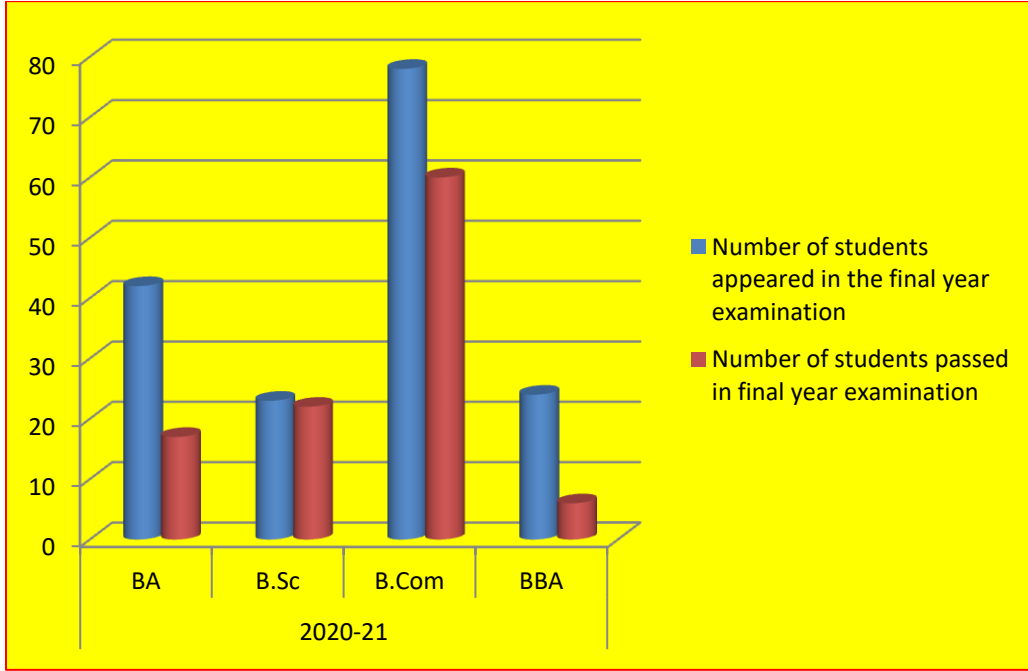

2016-17

| Year | Program Name | Number of students appeared in the final year examination | Number of students passed in final year examination |
|---------|--------------|---|---|
| 2016-17 | BA | 69 | 52 |
| | B.Sc | 19 | 15 |
| | B.Com | 50 | 42 |
| | BBA | 23 | 17 |